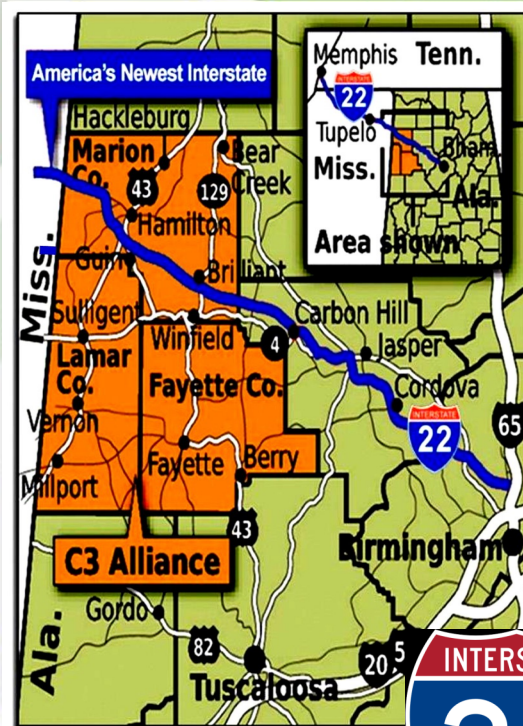

DISCOVER NORTHWEST ALABAMA

The **New Hub** of the Automotive South

Proximity - Located on I-22, the nation's newest interstate, connecting Memphis to Birmingham and beyond.

Productive People - In our area we know how to make things. You will find a deep talented and affordable labor pool with 28% who are engaged daily in manufacturing (3x the national rate). The civilian labor force in our 3 counties and those adjacent exceeds 140,000.

Profitability - In a rural environment your money simply goes further. Labor, facility costs, taxes, and other expenses are substantially less than in metro areas.

Possibilities - With certified sites, multiple available buildings, a welcoming environment, and a high quality of life, there are many reasons to discover the C3 Region of Northwest Alabama